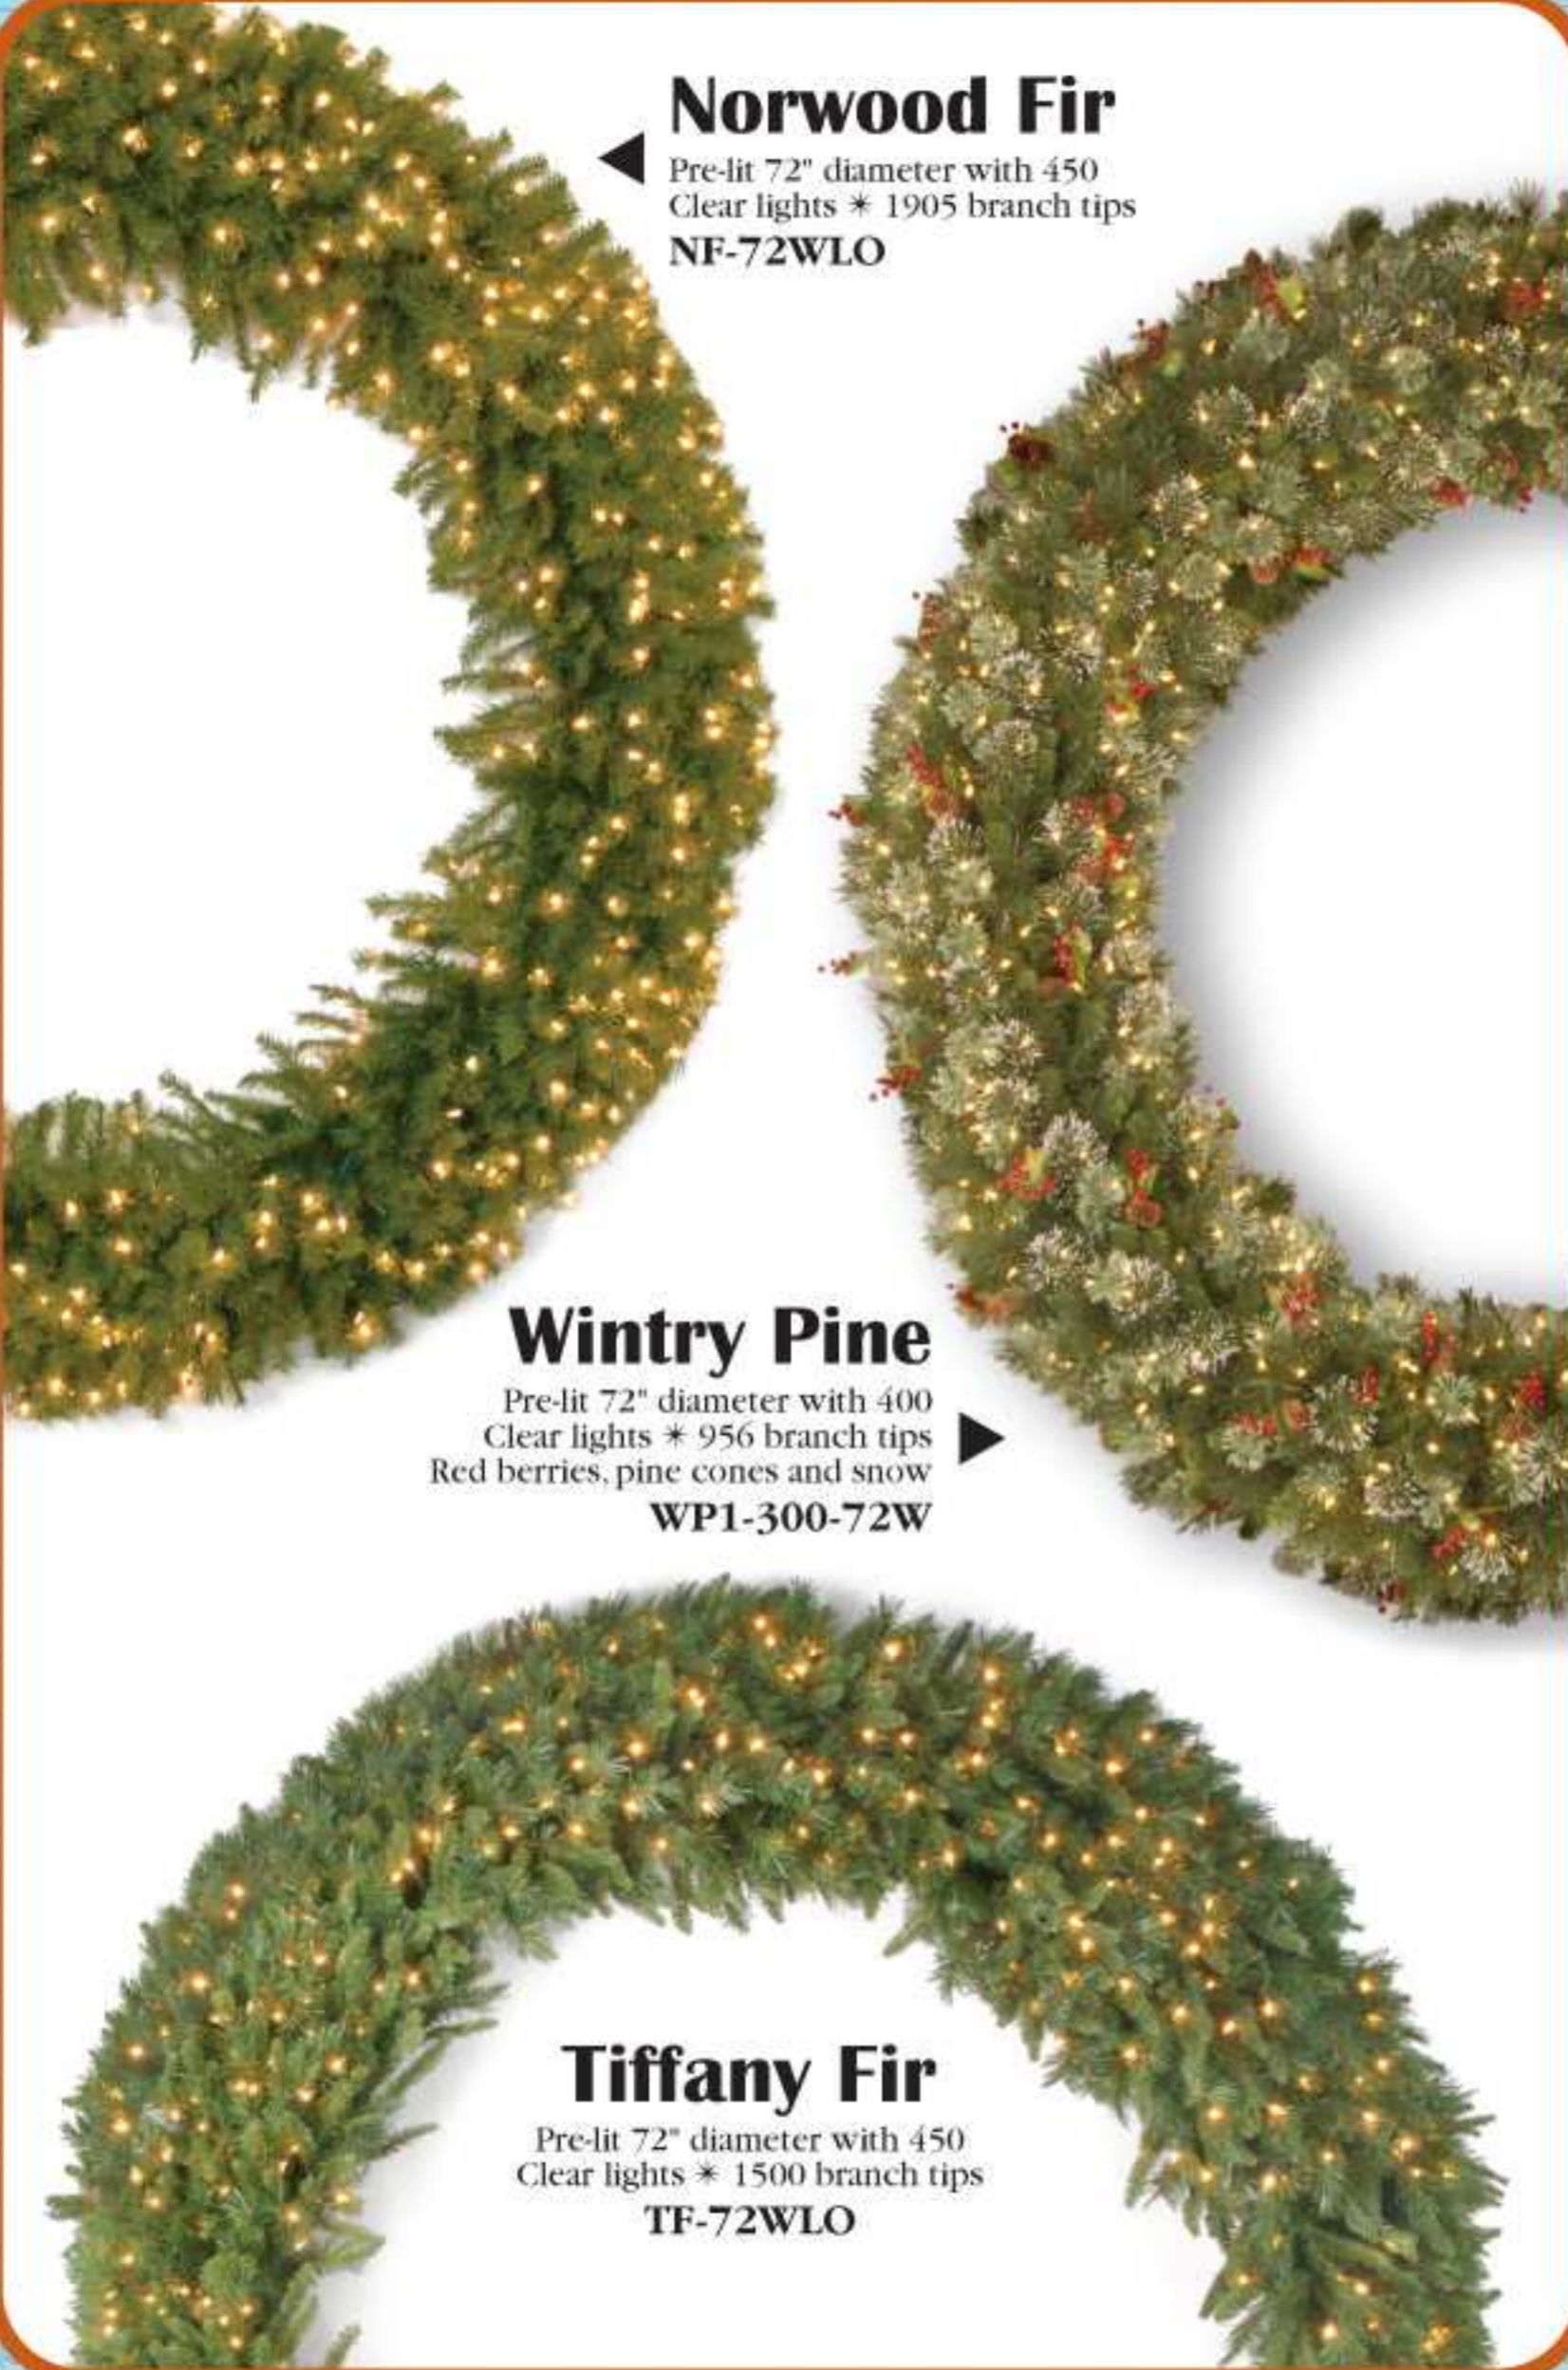

Norwood Fir

Pre-lit 72" diameter with 450
Clear lights * 1905 branch tips
NF-72WLO

Wintry Pine

Pre-lit 72" diameter with 400
Clear lights * 956 branch tips
Red berries, pine cones and snow
WP1-300-72W

Tiffany Fir

Pre-lit 72" diameter with 450
Clear lights * 1500 branch tips
TF-72WLO