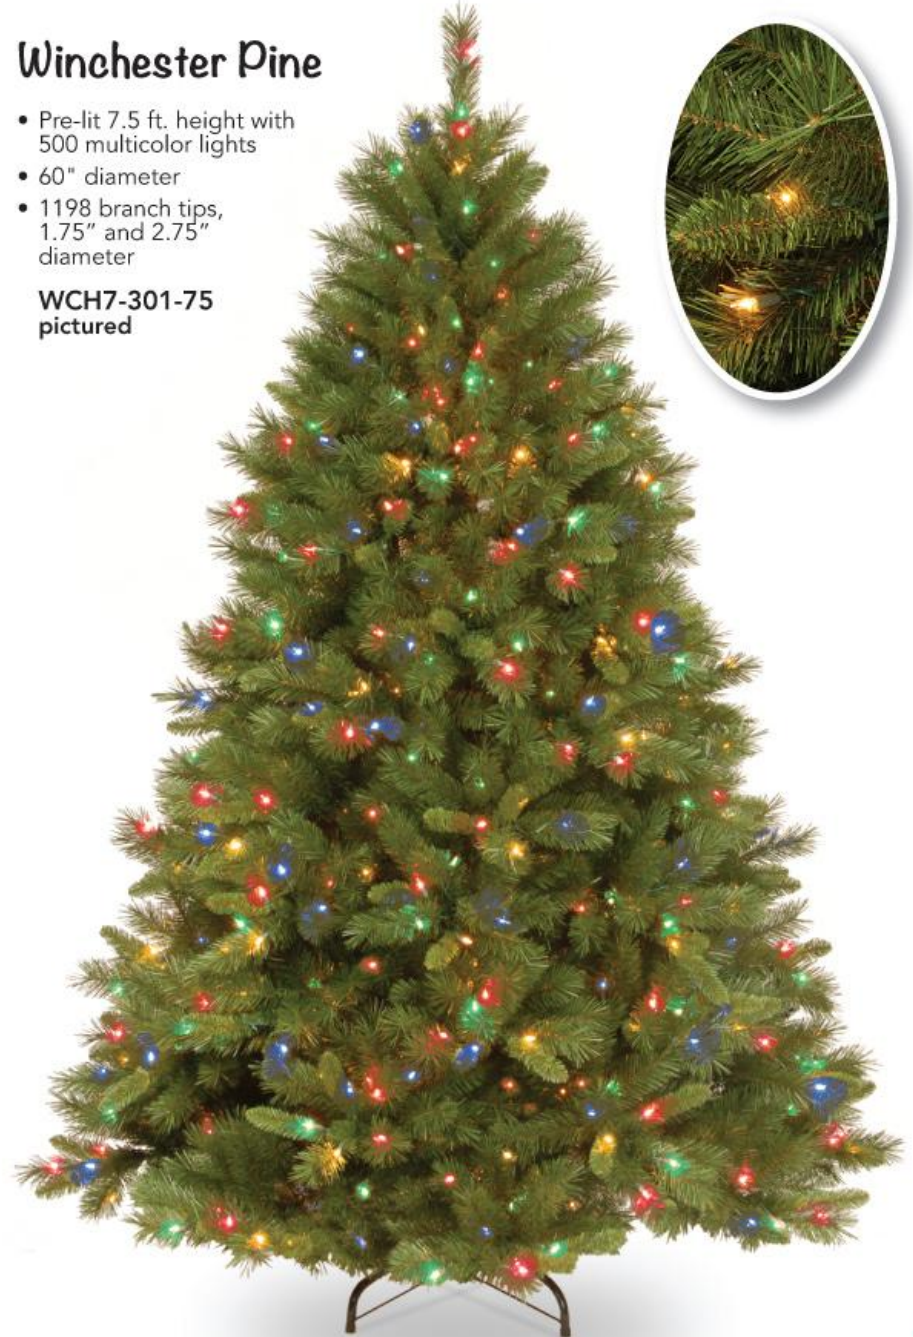

Winchester Pine

- Pre-lit 7.5 ft. height with 500 multicolor lights
- 60" diameter
- 1198 branch tips, 1.75" and 2.75" diameter

WCH7-301-75
pictured